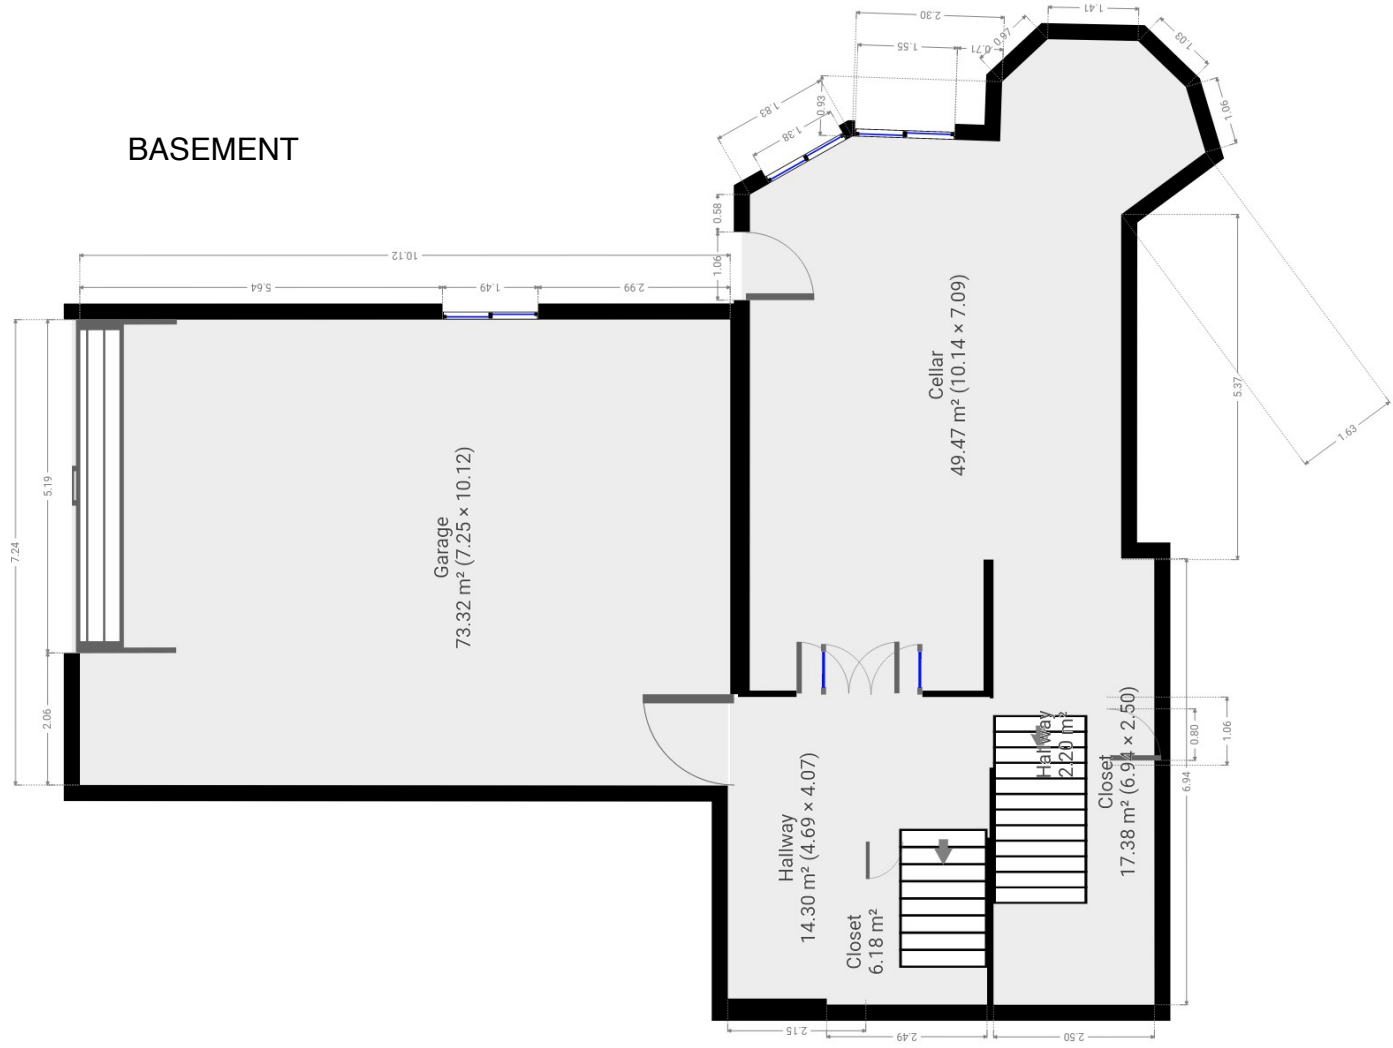

CREATED ON
2021-10-10

DETAILS

Total area: 462.81 m²
Living area: 389.49 m²
Floors: 3
Rooms: 9

BASEMENT